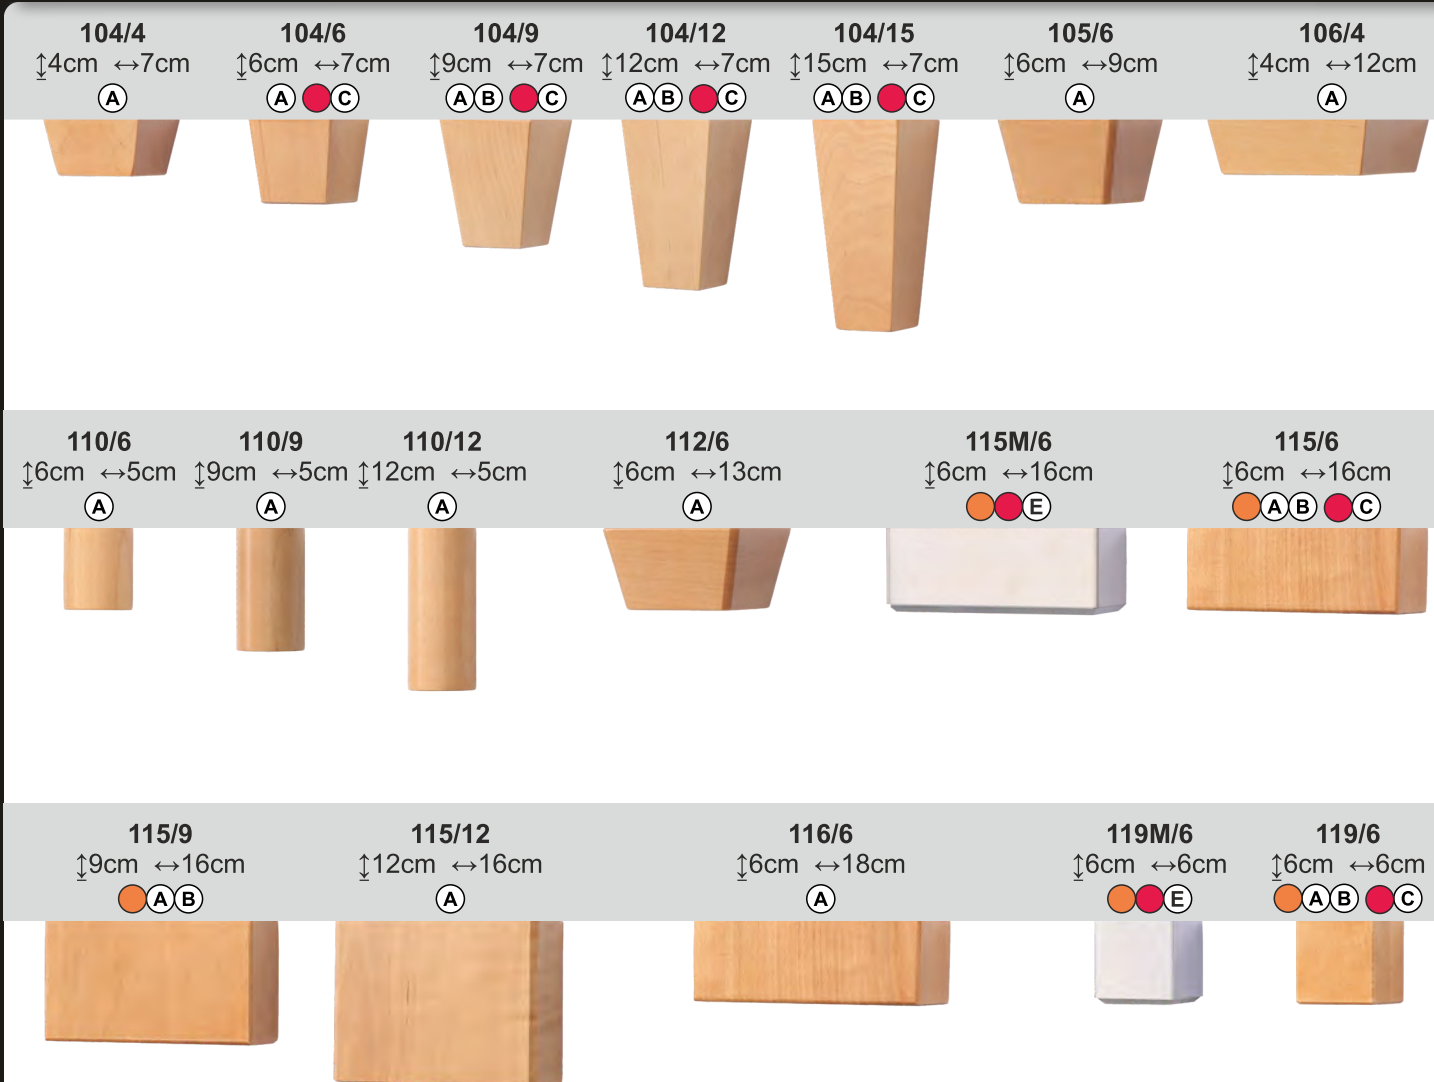

Suosituimmat / Den mest populära / Most popular